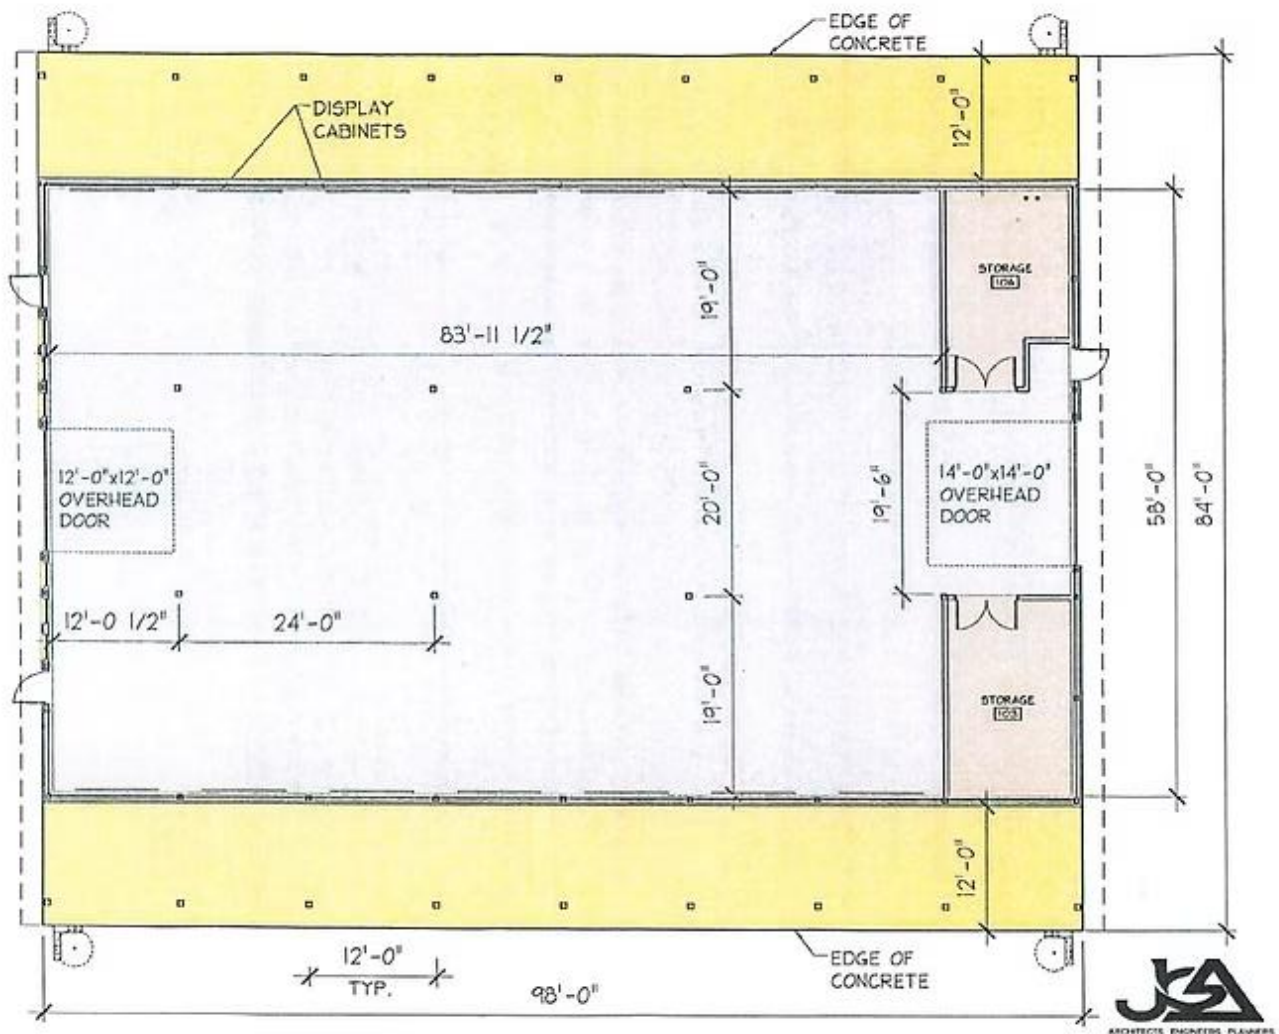

Daily Rental Rates

Service	Cost
Daily Rental Rate	$100
Tables & Chairs for 200 People	$150 per day

Why Choose The Exhibit Building?

- Rustic elegance with a touch of versatility
- Ideal for a wide range of events, from casual to formal
- Unique atmosphere perfect for creating unforgettable memories

Book Your Event Today! Don't miss the opportunity to host your event in a space as unique as your celebration. Contact us now to reserve The Exhibit Building for your special day!

Richland County Fair Exhibit Building